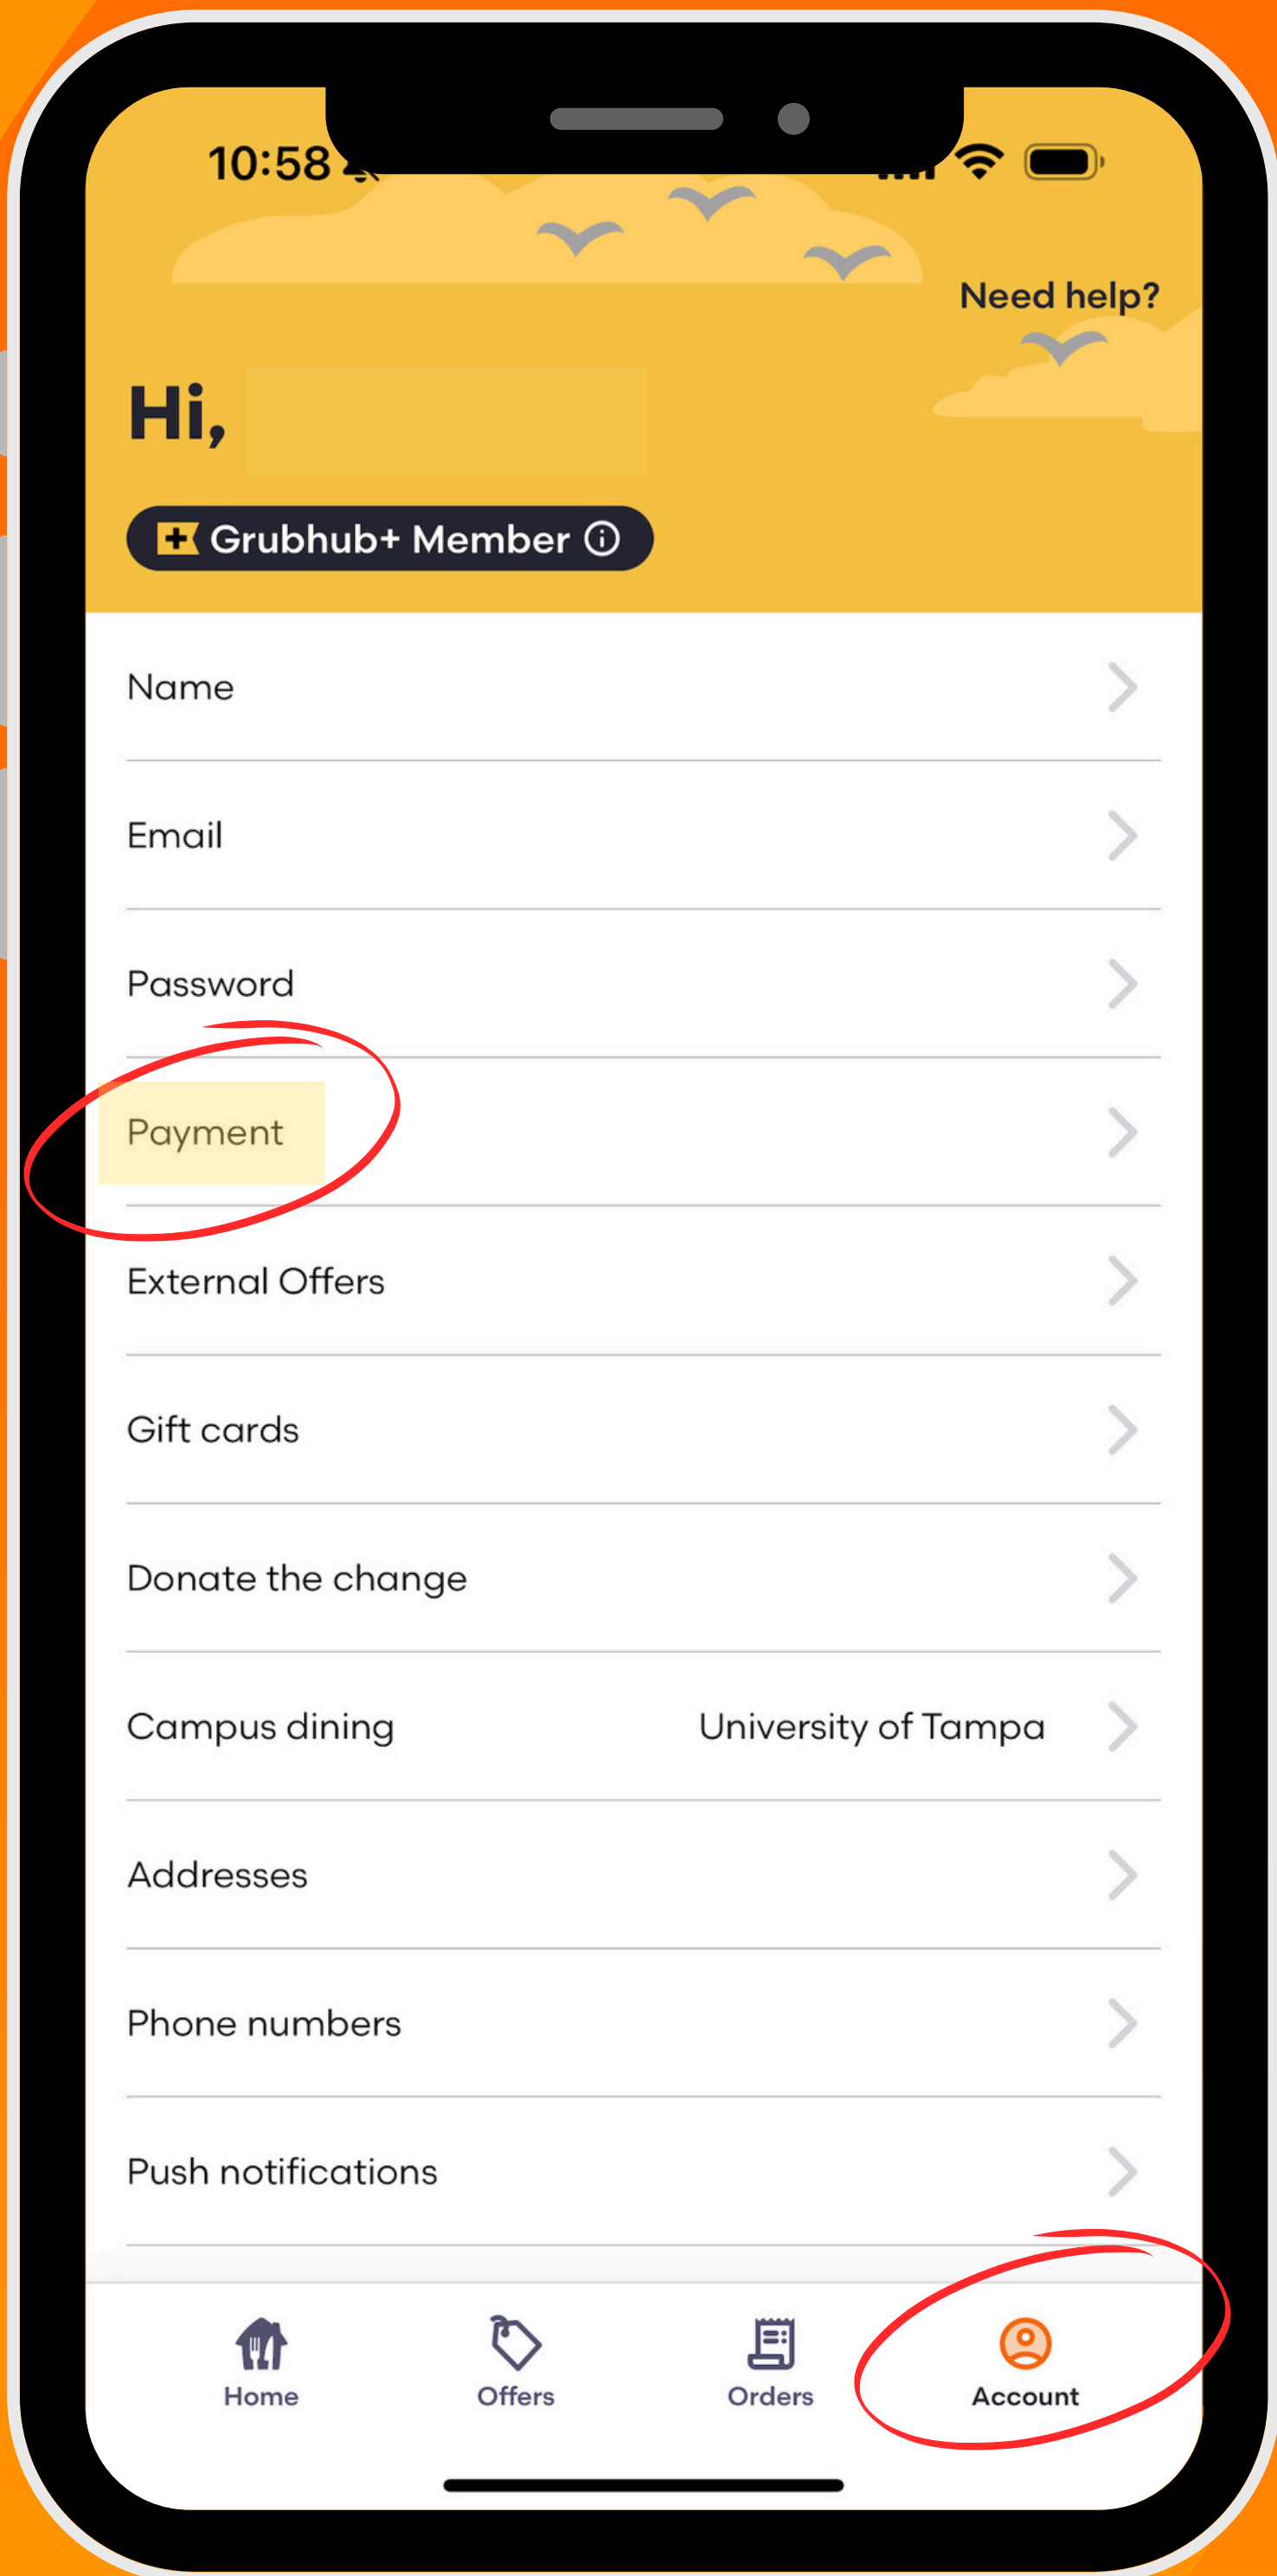

HOW TO CHECK YOUR BALANCE ON GRUBHUB

STEP 1: