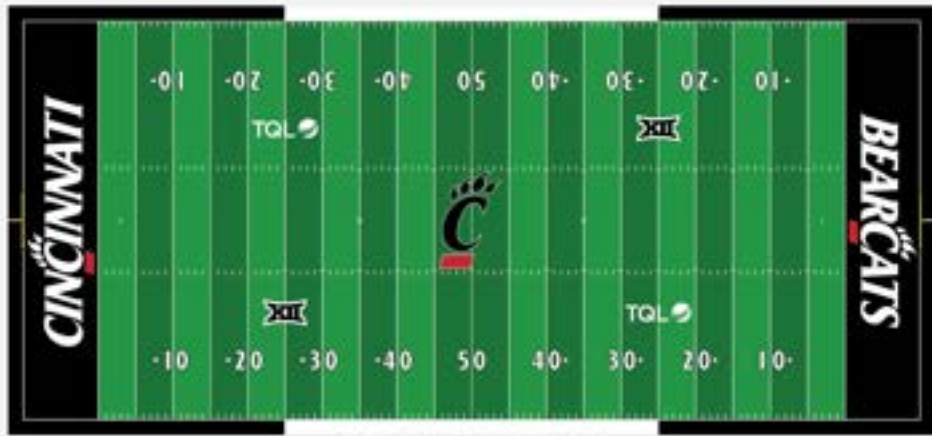

EAST

BAR

513 STAND

FAN FAVORITES

FAN FAVORITES

NIPPERT MARKET

- DONATOS
- SKYLINE
- UC BOOKSTORE
- RHINEGEIST
- MILTON'S DONUTS
- GRAETERS
- BLACK MARKET SALDON

HEALTHY, GLUTEN FREE AND VEGAN OPTIONS!

VISITING TEAM

- 135
- 134
- 133
- 132
- 131

STADIUM VIEW CAFE

TBD/MEXICAN

Bens
soft pretzels

STUDENTS

Skylime
CRISPS

HOME TEAM

BAR

FAN FAVORITES

The Rhine Room

Your favorite place on campus... before and after the game

FOOD : FOOTBALL : BEER

THE LOADING DOCK

FRIES, NACHOS, ETC

WEST